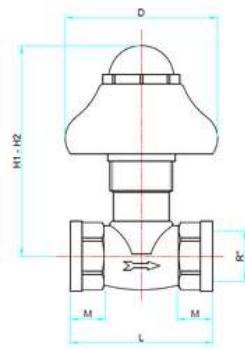

Girello e portagomma per articoli 5-55-56
Hose union for items 5-55-56

A06

	Attacco muro 3/8" Wall thread	Attacco muro 1/2" Wall thread	Attacco muro 3/4" Wall thread	Attacco muro 1" Wall thread
535	53A010	53A015	53A020	53A025

Girello e portagomma per articolo 535
Hose union for item 535

53A

	1/2"	3/4"	1"
315	31A015	31A020	31A025

Cappuccio per articolo 315
Two-piece lockshield for item 315

31A

	1/2"	3/4"	1"
315	31P015	31P020	31P025