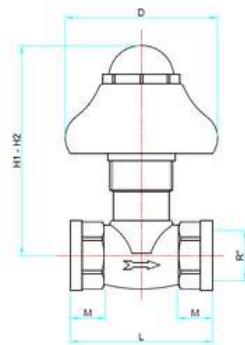

1/2"	3/4"	1"
315	31A015	31A020	31A025

Cappuccio per articolo 315
Two-piece lockshield for item 315

31A

	1/2"	3/4"	1"
315	31P015	31P020	31P025

Prolunga per articolo 315
Extension for item 315

31P