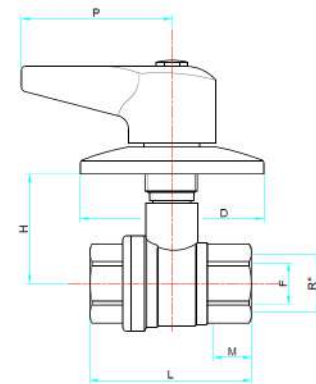

1/2"	3/4"	1"
070	A05015	A05020	A05025