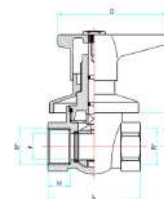

Prolunga per articoli 72-73-74
Extension for items 72-73-74

A15